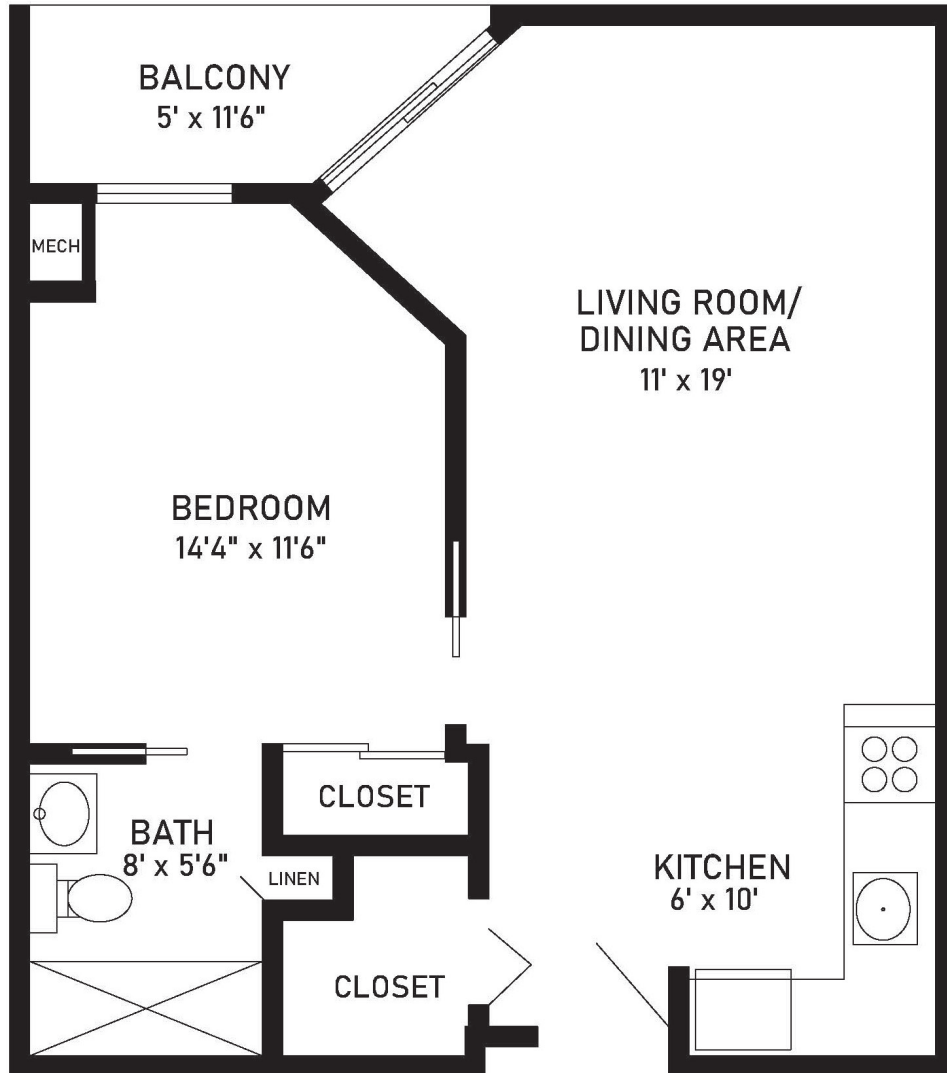

Assisted Living - Balsam
One-Bedroom, One-Bath - A

600 sq. ft.

Dimensions are approximate.

5800 St Croix Avenue North, Golden Valley, MN 55422 (763) 732-1528 CovLivingGoldenValley.org

Covenant Living Communities & Services is a ministry of the Evangelical Covenant Church and does not discriminate pursuant to the federal Fair Housing Act. All faiths and beliefs are welcome.